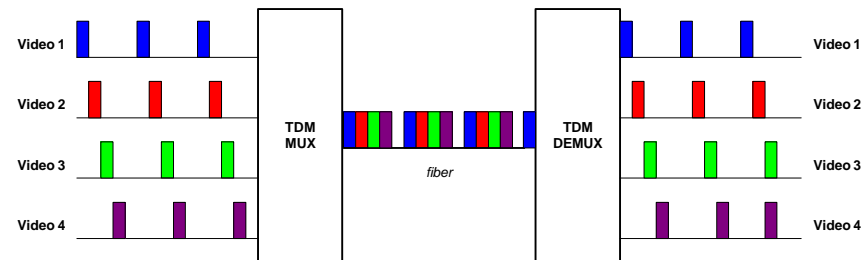

TDM – Time Division Multiplexing

- Combining Video, Audio, Data, Intercom electrical signals into a 3Gbps output