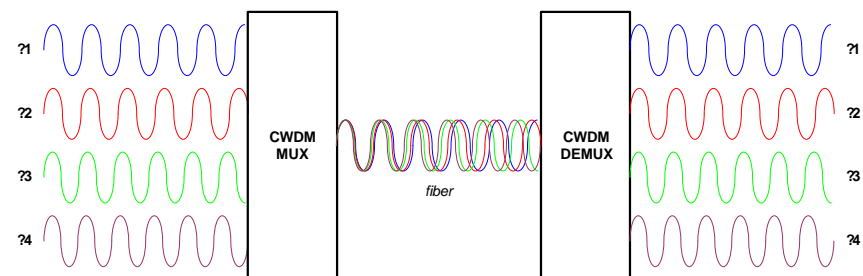

CWDM - Course Wave Division Multiplexing

- Multiplexing wavelengths onto a single fibre
- Data rate independent
- Bi-directional