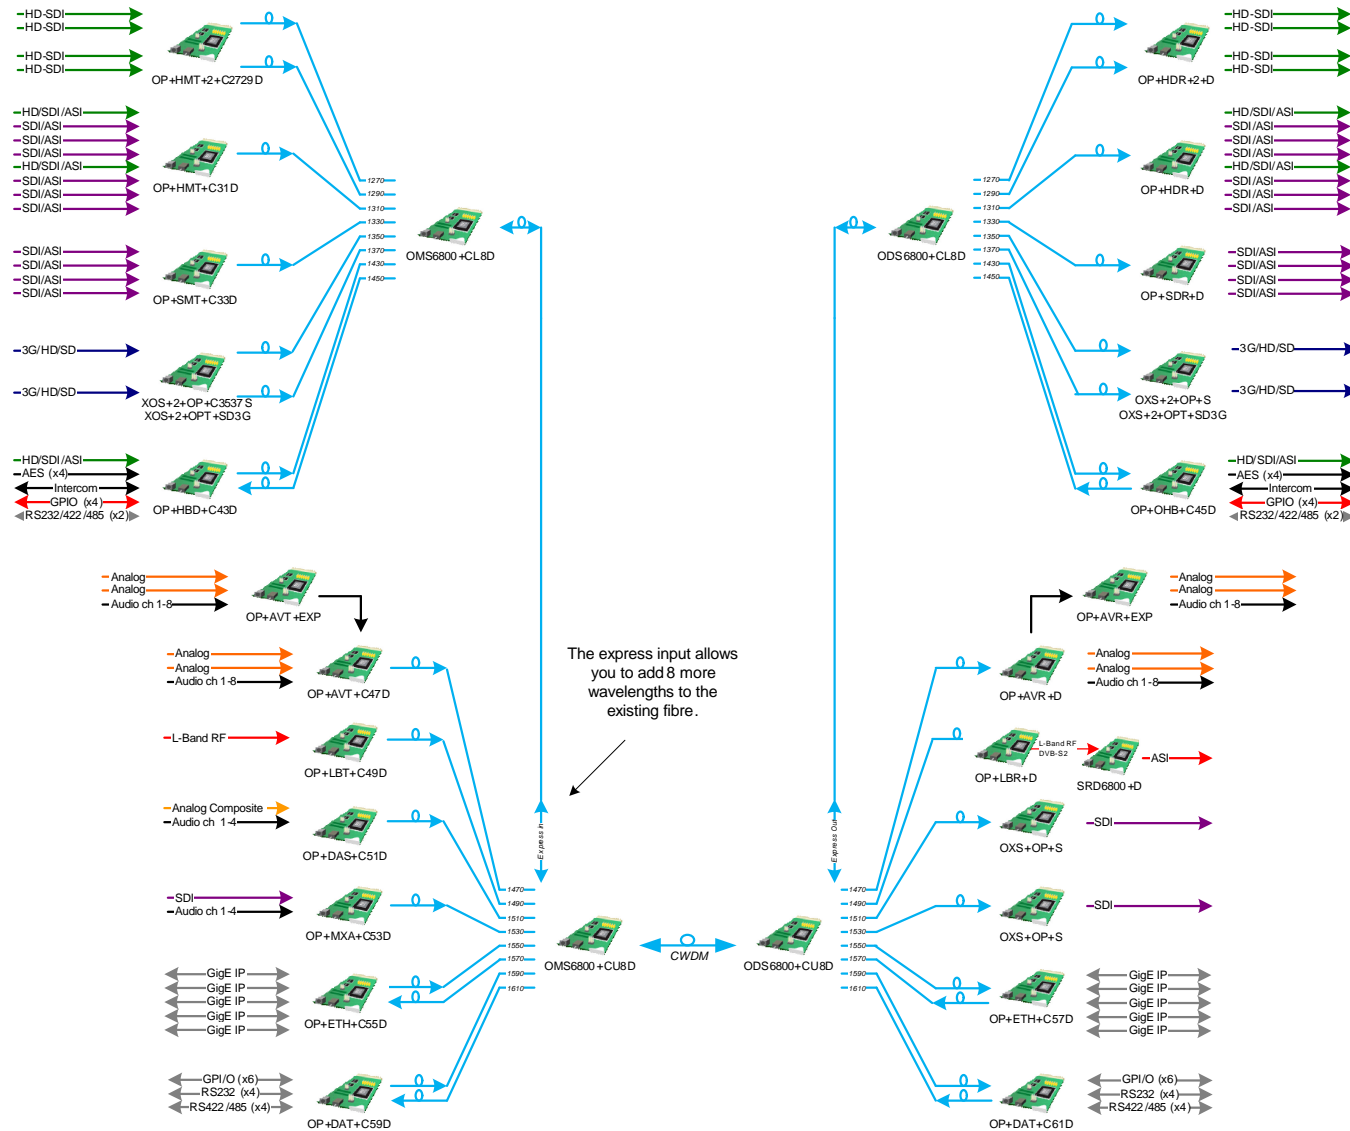

## TDM – Time Division Multiplexing

- Combining Video, Audio, Data, Intercom electrical signals into a 3Gbps output

## CWDM - Course Wave Division Multiplexing

- Multiplexing wavelengths onto a single fibre
- Data rate independent
- Bi-directional

# Combining TDM & CWDM

By combining TDM & CWDM, we can achieve:

# TDM & CWDM Example