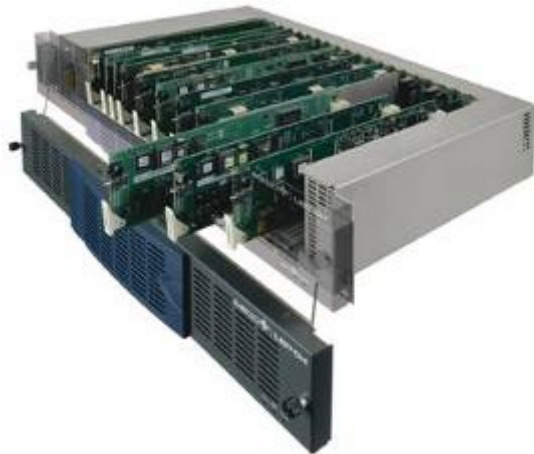

## OPTO+ modules are housed in the 6800+ Platform:

### 2RU - FR6802+QXF+E

- 2RU Frame
- Capacity: 20 modules
- Serial Port, HTTP Web Browser & Ethernet CCS Network Monitoring & Control
- AC or DC redundant power supplies

### Standalone -FR6800+MB

- Standalone Mix Box
- Capacity: (1) double-slot or (2) single-slot 6800+ modules

## TDM – Time Division Multiplexing

- Combining Video, Audio, Data, Intercom electrical signals into a 3Gbps output