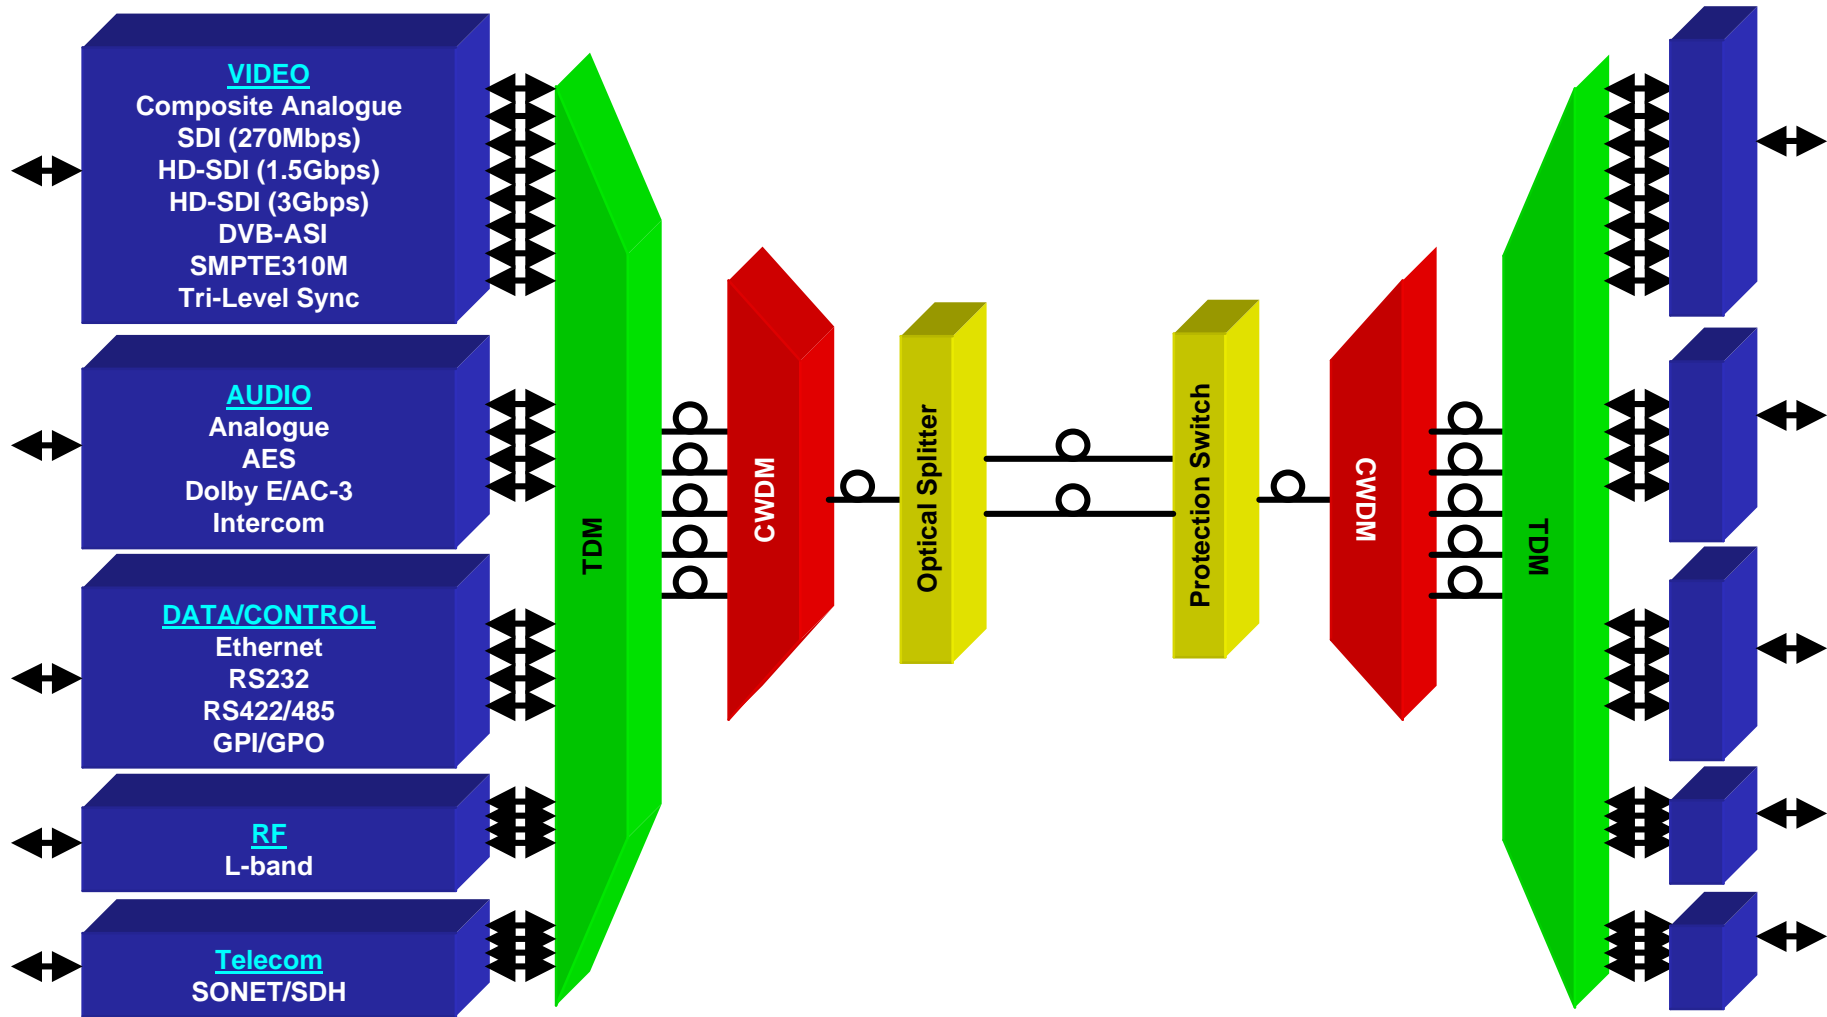

Fibre Product Offering